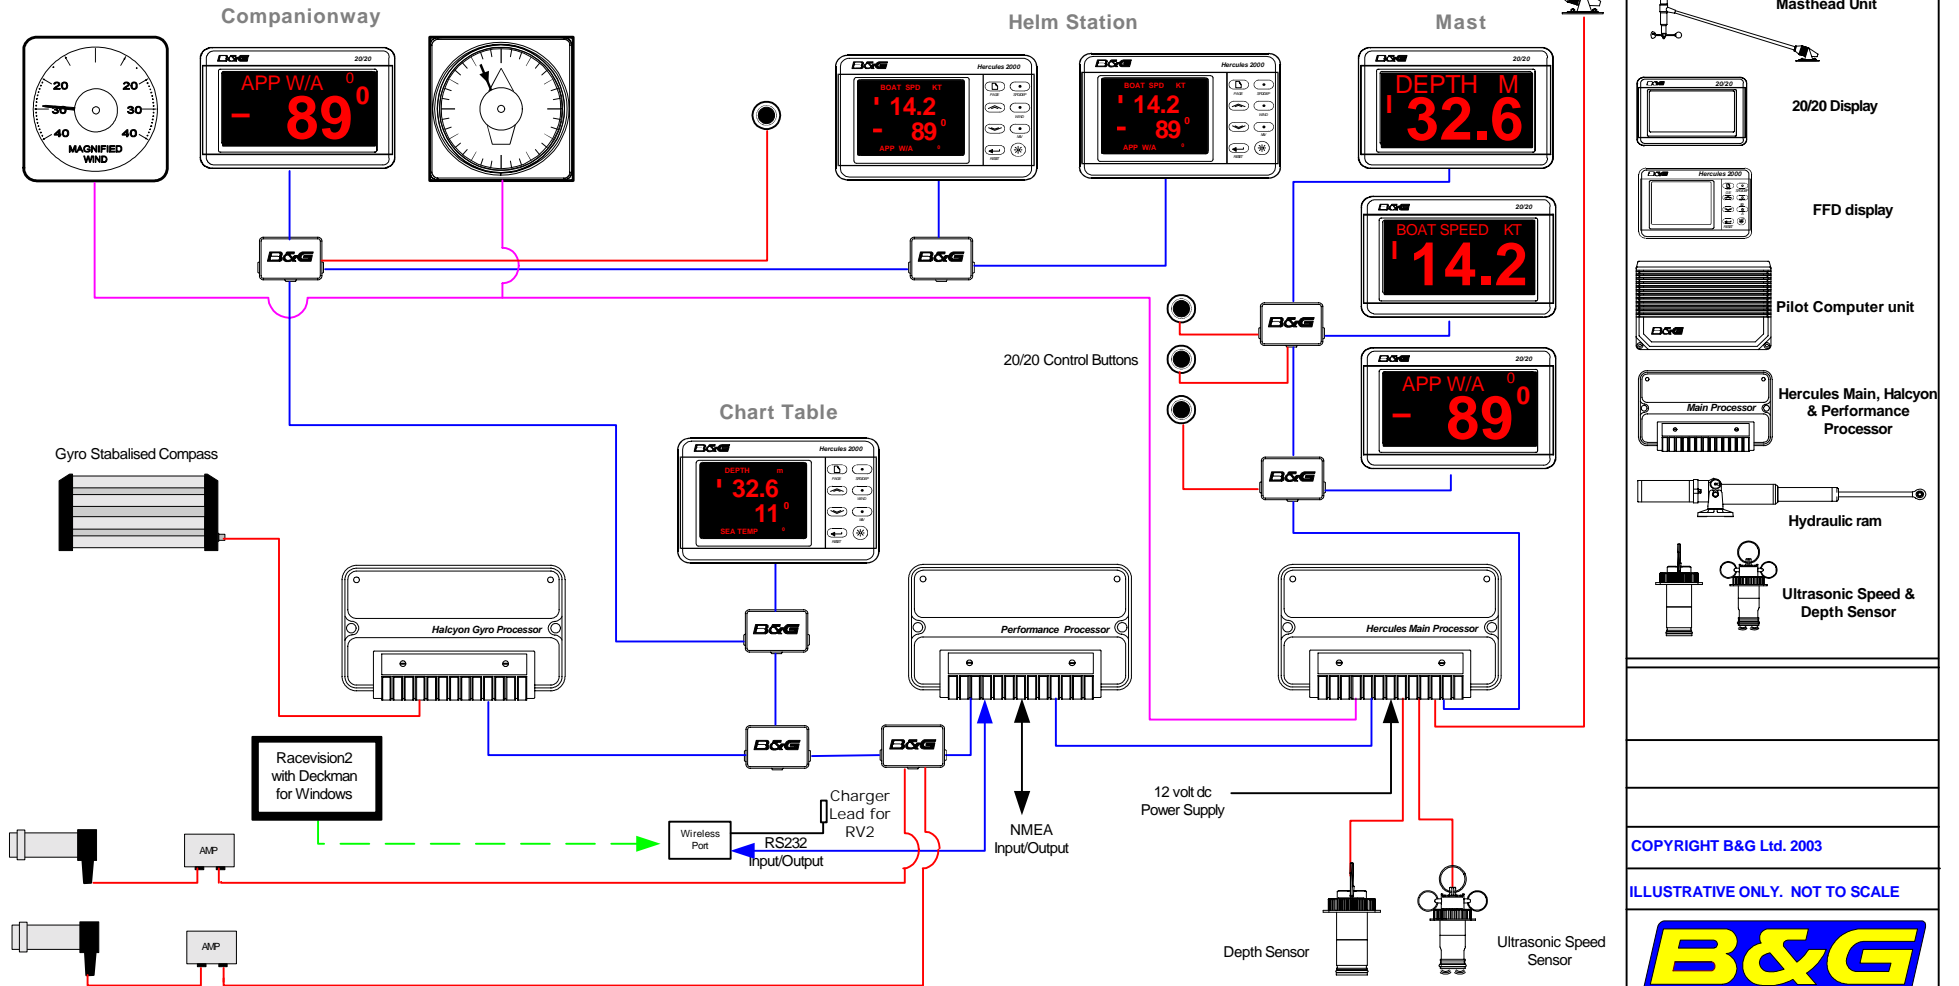

Hercules Solution - Wind, Speed, Depth, Gyro, 4x 20/20s & RV2

COPYRIGHT B&G Ltd. 2003

ILLUSTRATIVE ONLY. NOT TO SCALE

CUSTOMER NAME:

BOAT NAME:

BOAT TYPE:

Actual positions may change due to physical layout of yacht