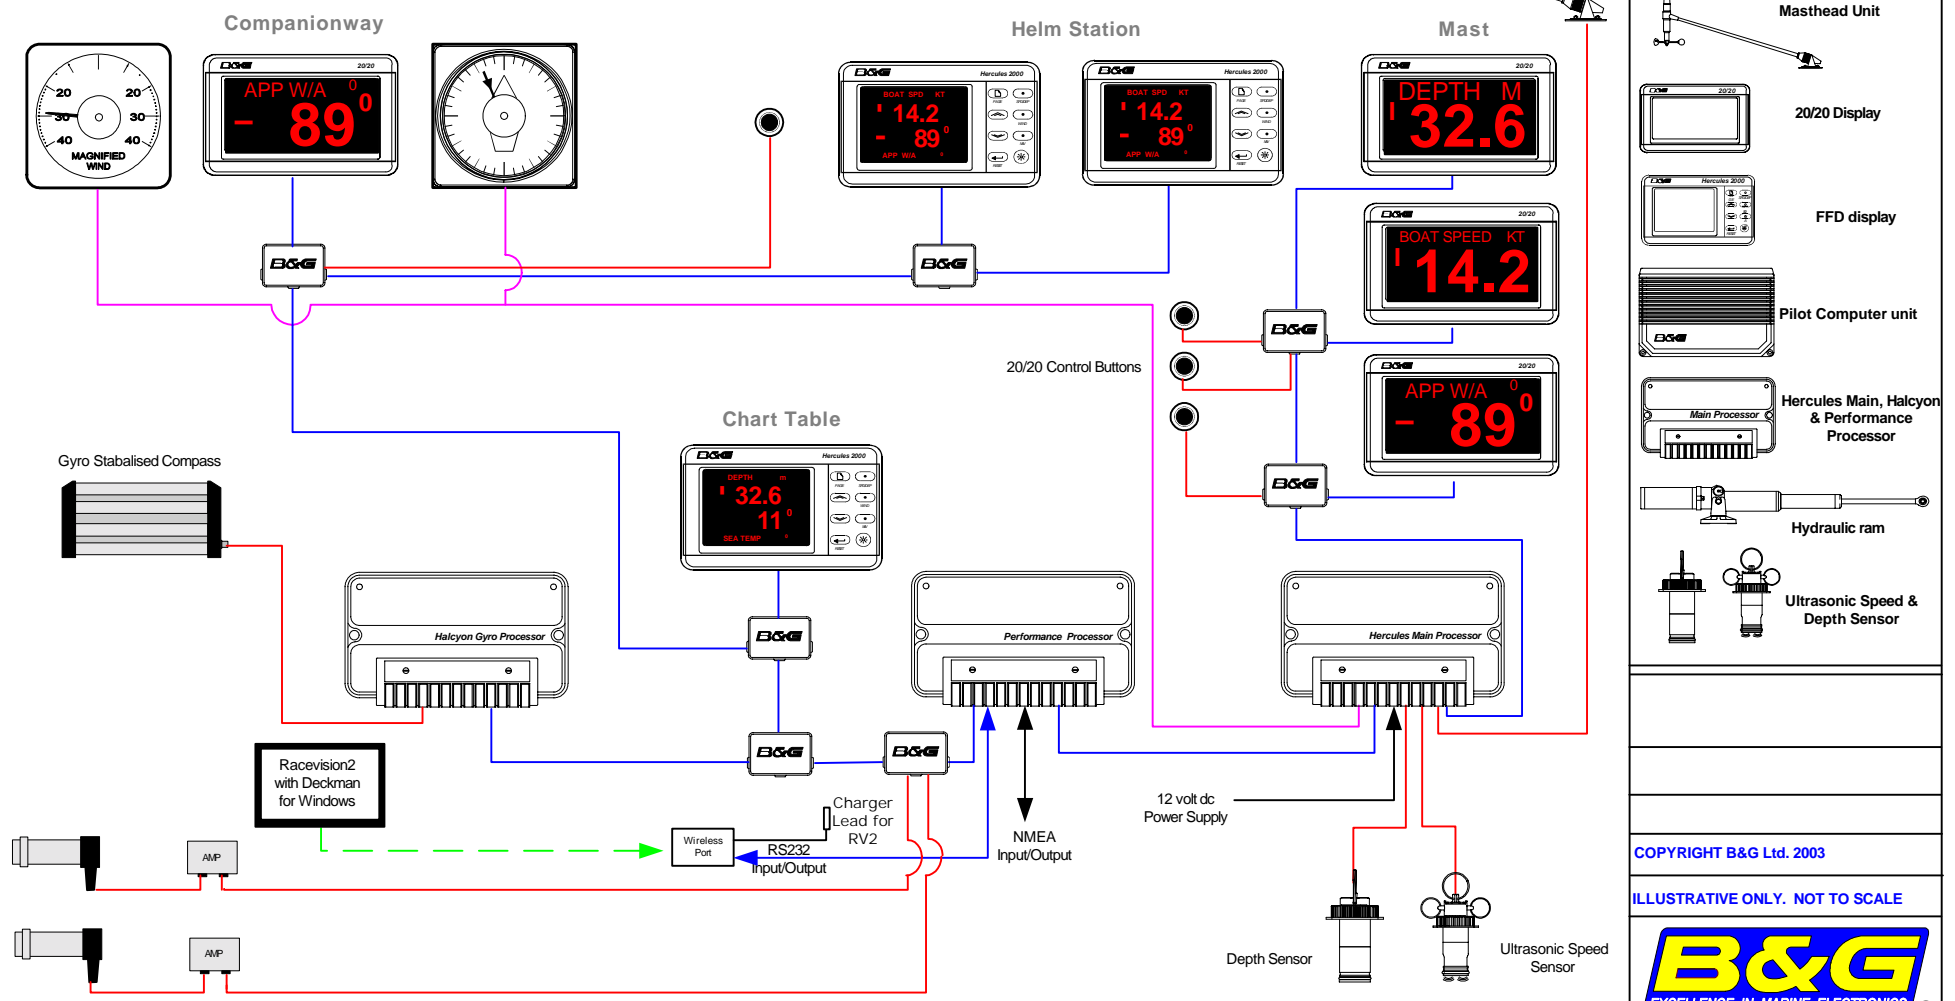

Hercules Solution - Wind, Speed, Depth, Gyro, 4x 20/20s & RV2

- Load Cell with Amplifier
- Wind Angle display
- Magnified Wind display
- Masthead Unit
- 20/20 Display
- FFD display
- Pilot Computer unit
- Hercules Main, Halcyon & Performance Processor
- Hydraulic ram
- Ultrasonic Speed & Depth Sensor