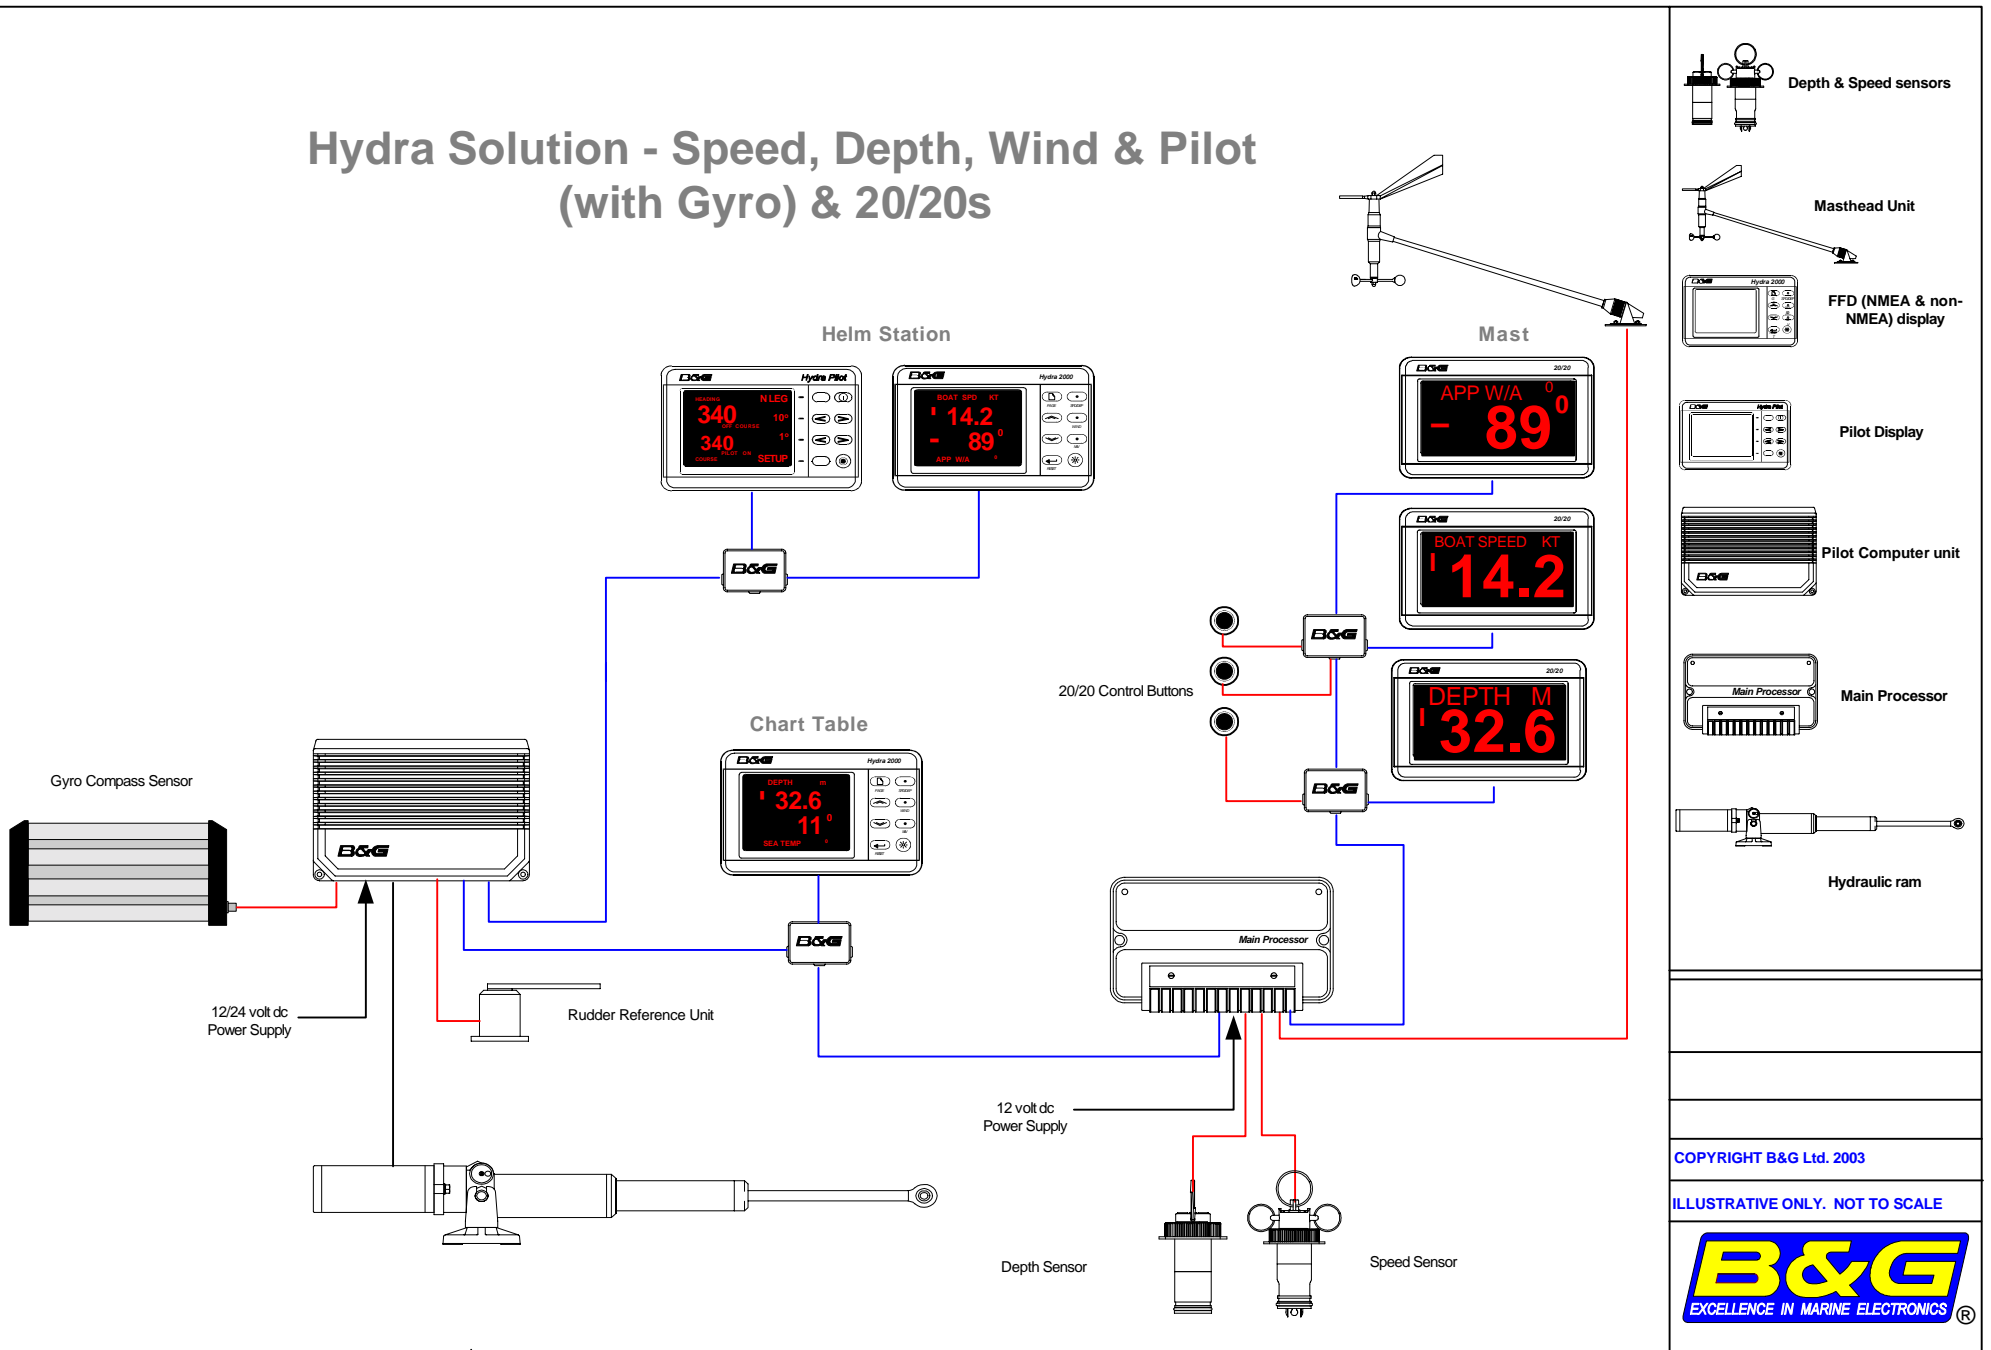

Hydra Solution - Speed, Depth, Wind & Pilot (with Gyro) & 20/20s

COPYRIGHT B&G Ltd. 2003

ILLUSTRATIVE ONLY. NOT TO SCALE

CUSTOMER NAME:

BOAT NAME:

BOAT TYPE:

Actual positions may change due to physical layout of yacht