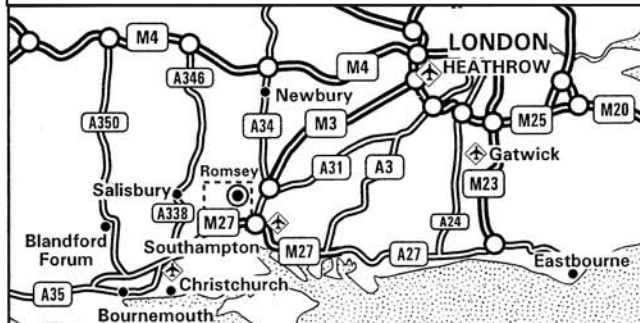

# LOCATION MAP

### From Bournemouth & M27 Eastbound

- Take the A31 towards Southampton.
- Continue onto the M27 and leave the motorway at junction 3.
- At the top of the slip road take first left onto the M271 towards Romsey.
- At the roundabout, take the second exit onto the A3057.
- At the next roundabout, take the second exit onto the A27, Luzborough Lane (see inset).
- After approximately ¼ mile turn right onto Premier Way, Abbey Park Industrial Estate.
- B&G can be found in the third building on the right hand side.

### From London & M27 Westbound

- Take the M3 towards Southampton.
- Leave the M3 at junction 14 and join the M27 towards Bournemouth.
- Leave the M27 at junction 3, then at the top of the slip road take the third left onto the M271 towards Romsey.
- At the roundabout, take the second exit onto the A3057.
- At the next roundabout, take the second exit onto the A27, Luzborough Lane (see inset).
- After approximately ¼ mile turn right onto Premier Way, Abbey Park Industrial Estate.
- B&G can be found in the third building on the right hand side.

### From M4 via Newbury

- Leave the M4 at junction 13 and join the A34 towards Newbury.
- Continue on the A34 for approximately 27 miles.
- Join the M3 at Winchester and continue southbound (See 'From London').